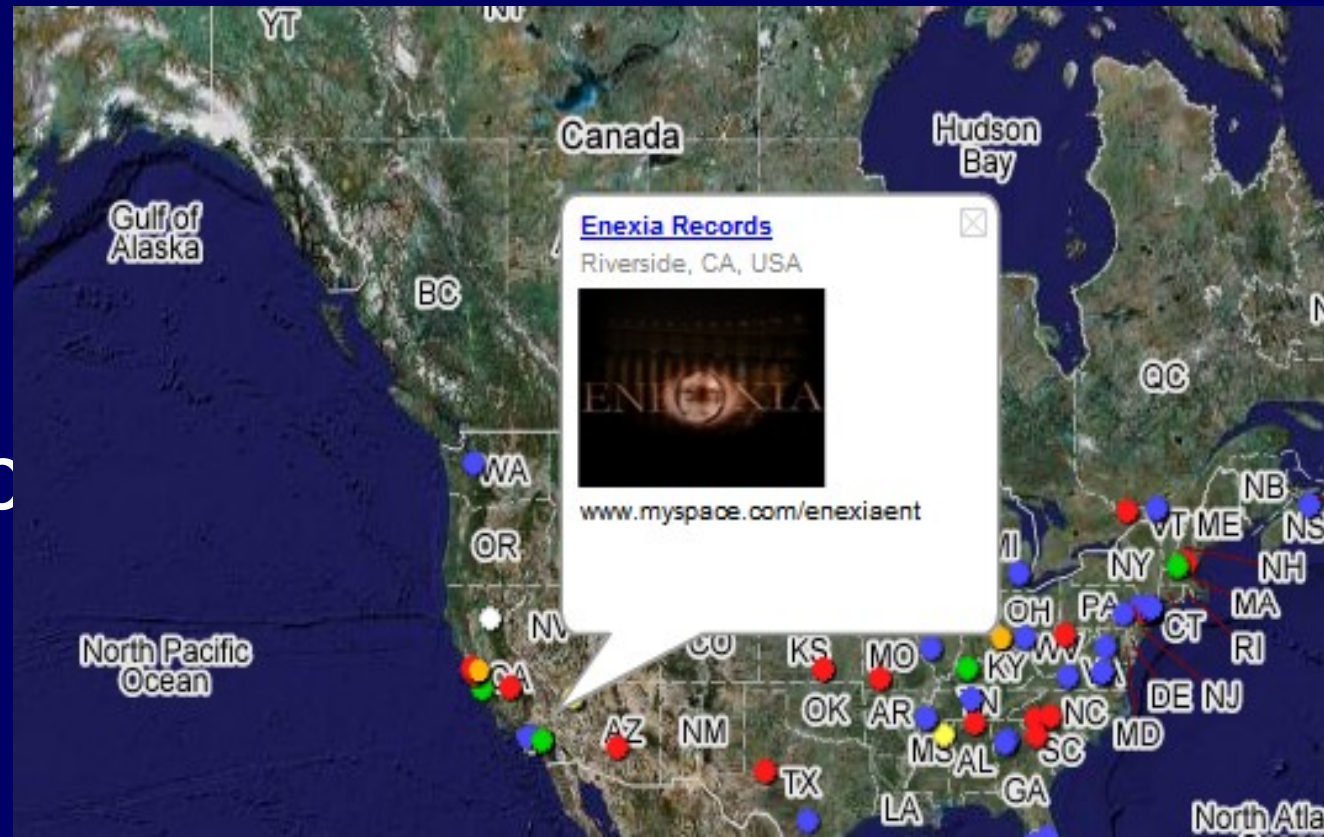

[Other great resources](#)

February 27, 2007 in [Resources](#)

[Rss Specifications: list of sites to submit RSS feeds](#)

[Feedsubmitter.com relaunched](#)

February 26, 2007 in [News](#)

I wrote Feedsubmitter over two years ago and have not done much with it since. When I recently checked the log files, I almost fell over - over 120 000 people have used feedsubmitter to ...

Search

Blog Geo Search Engines

List your library's blogs on geographic blog search engines.

- ◆ Frappr
- ◆ FeedMap
- ◆ Blogwise
- ◆ gFeedMap

Social Review Websites

What are your customers saying about you?