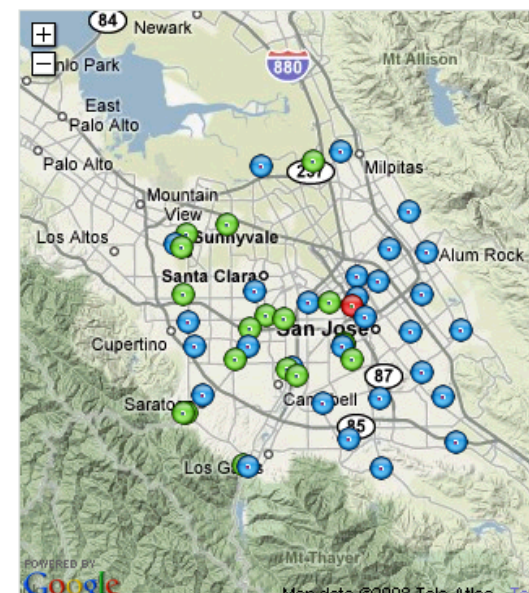

Find venues

by location | by name

san jose, ca

10 miles

address or postal code

hide map

Link Love

Ensure that your library has a presence on local websites.

- ◆ Are you linked to in the right places?

- schools
- adult education centers
- community groups
- local book stores

- ◆ Find out! In Google & Yahoo!
link:YourLibraryURLHere

Wikipedia

- ◆ List your library in Wikipedia on your town, county, and university entries.
 - External Links
 - Main Text
 - Talk yourself **UP!**

External links

- San Rafael, California is at coordinates  37.983256, -122.523694
- [Official website of the City of San Rafael](#) 
- [San Rafael Chamber of Commerce](#) 
- [San Rafael Public Library](#) 
- [Civic Center Library](#) 